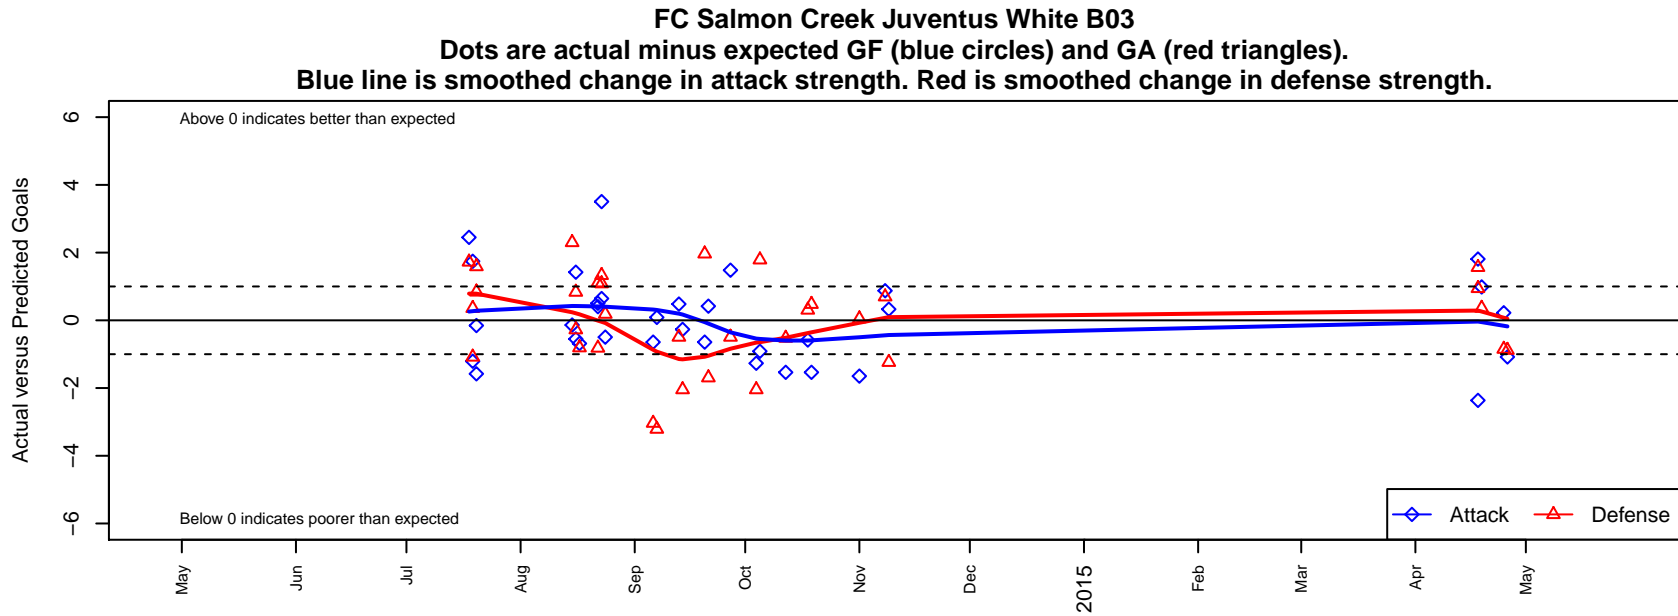

# FC Salmon Creek Juventus White B03

Futbol Club Salmon Creek  
 Salmon Creek, WA  
 B03 total strength=338  
 attack=0.23 defense=0.18  
 fall league = OPL Premier U11

alt names used:  
 FCSC Juventus White  
 FCSC B03 White  
 FCSC Juventus B03 White  
 FC Salmon Creek B03 White  
 FC Salmon Creek B03 White  
 FCSC JUVENTUS 03 WHITE (WA)

**attack and defense variance (black dot)  
relative to other teams  
and top 10 in region**

**attack and defense rating  
relative to others at age  
and all opponents in last 13 months**

**Performance relative to 13 month average**